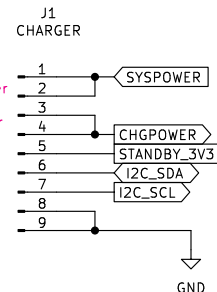

MWSA051B5-1R5MT / C408344

Inrush limit

Power from charger
Power to charger

nPackCfg bit 11:
100k: THType = 1
10k: THType = 0