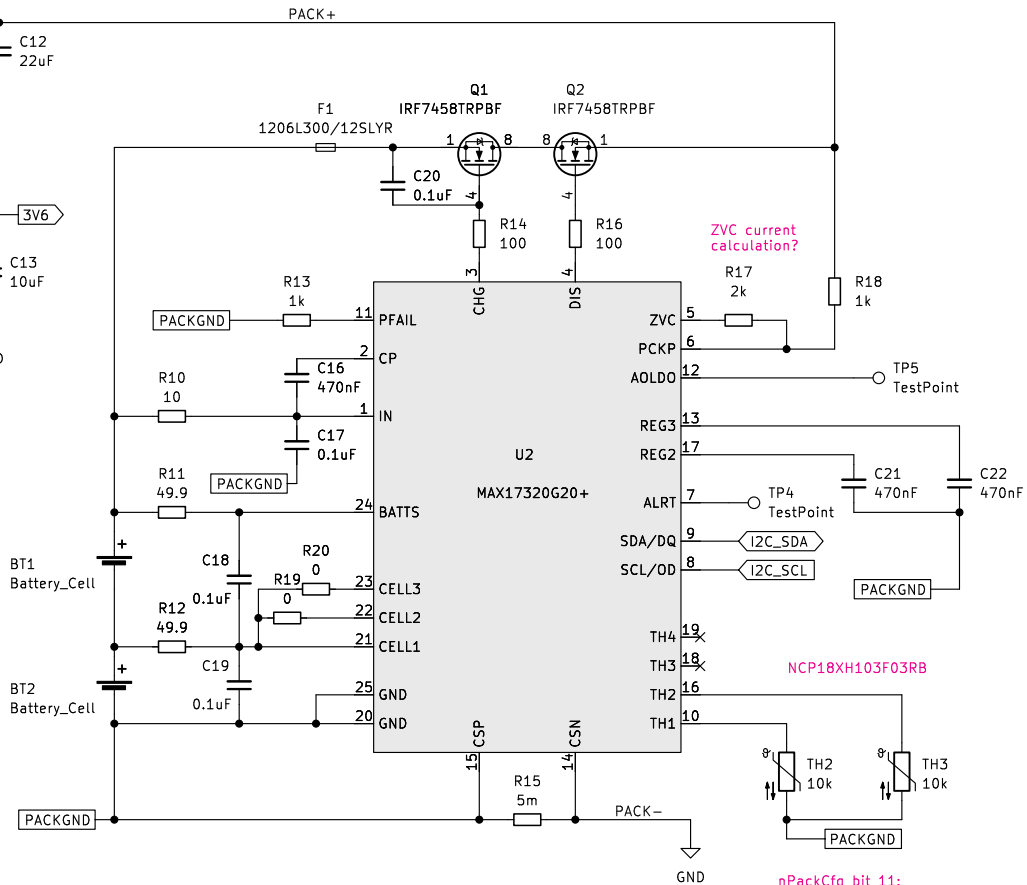

MWSA051B5-1R5MT / C408344

Inrush limit

Power from charger
Power to charger

nPackCfg bit 11:
100k: THType = 1
10k: THType = 0