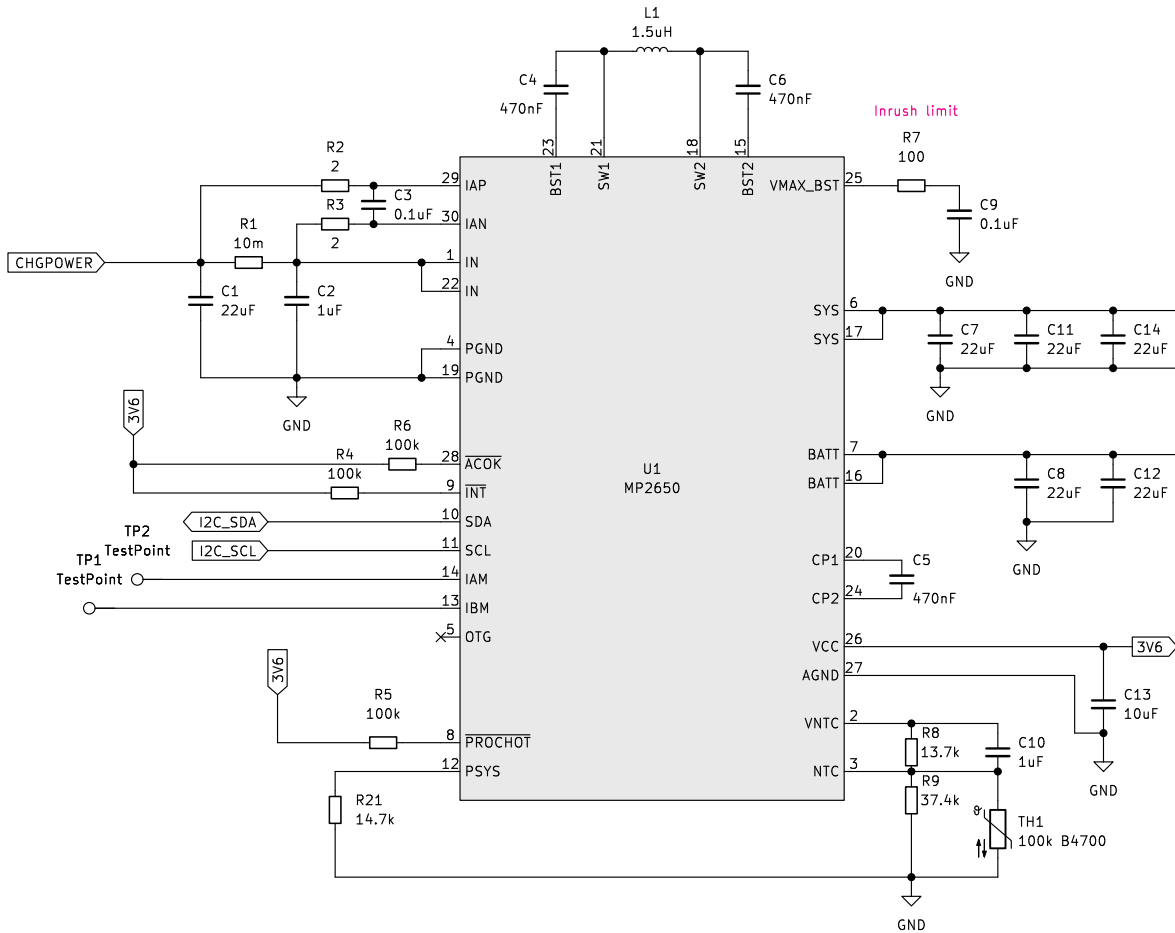

MWSA051B5-1R5MT / C408344

Inrush limit

Power from charger
Power to charger

nPackCfg bit 11:
100k: THType = 1
10k: THType = 0