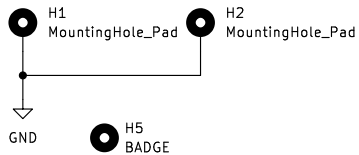

MWSA051B5-1R5MT / C408344

Inrush limit

Power from charger
Power to charger

nPackCfg bit 11:
100k: THType = 1
10k: THType = 0